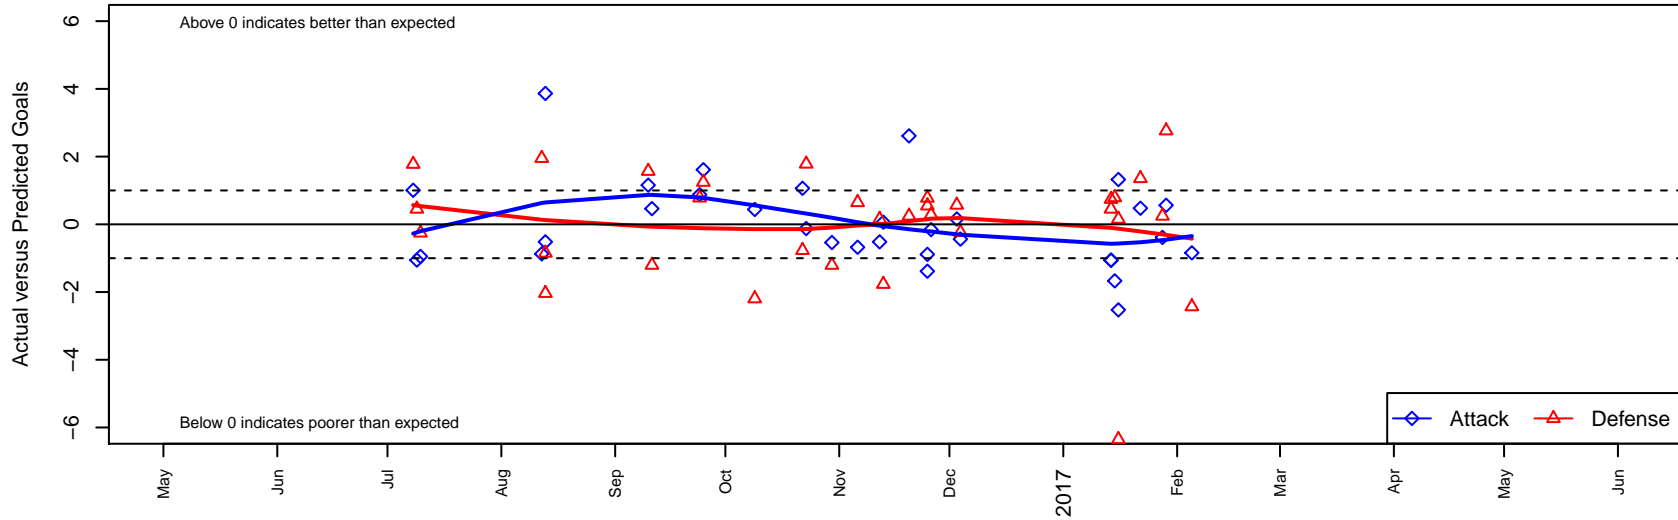

Seattle United Tango B98

Seattle United
 Seattle, WA
 B98 total strength=1701
 attack=23.07 defense=22.3
 fall league = RCL B98 Div 1
 notes= Stock 2015

alt names used:
 SEATTLE UNITED B98 TANGO (WA)
 Seattle United B98 Tango B
 SEATTLE UNITED B98 TANGO (WA)
 Seattle United B98 Tango
 Seattle United B98 Tango
 Seattle United B98 Tango B

Seattle United Tango B98
 Dots are actual minus expected GF (blue circles) and GA (red triangles).
 Blue line is smoothed change in attack strength. Red is smoothed change in defense strength.

**attack and defense variance (black dot)
relative to other teams
and top 10 in region**