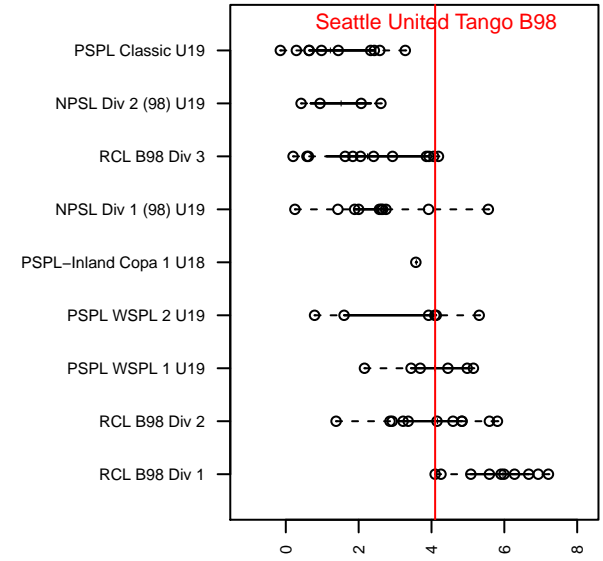

**attack and defense rating
relative to others at age
and all opponents in last 13 months**