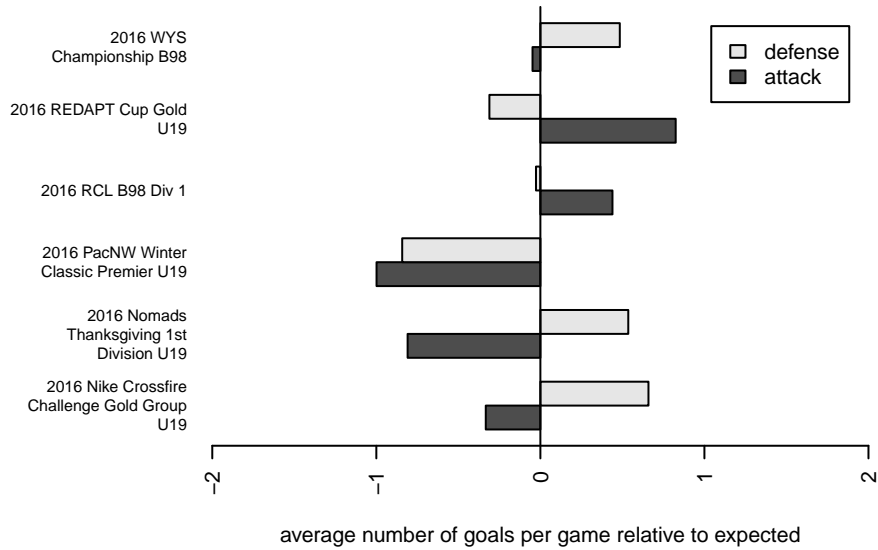

Performance relative to 13 month average