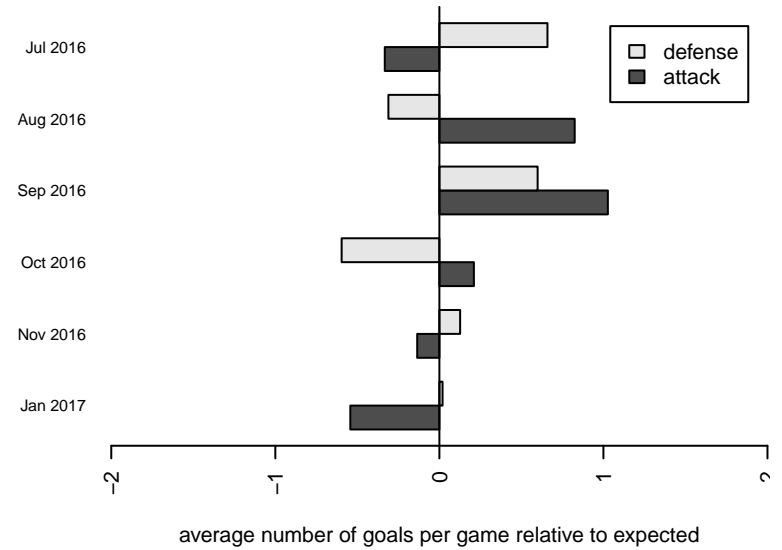

Performance relative to 13 month average